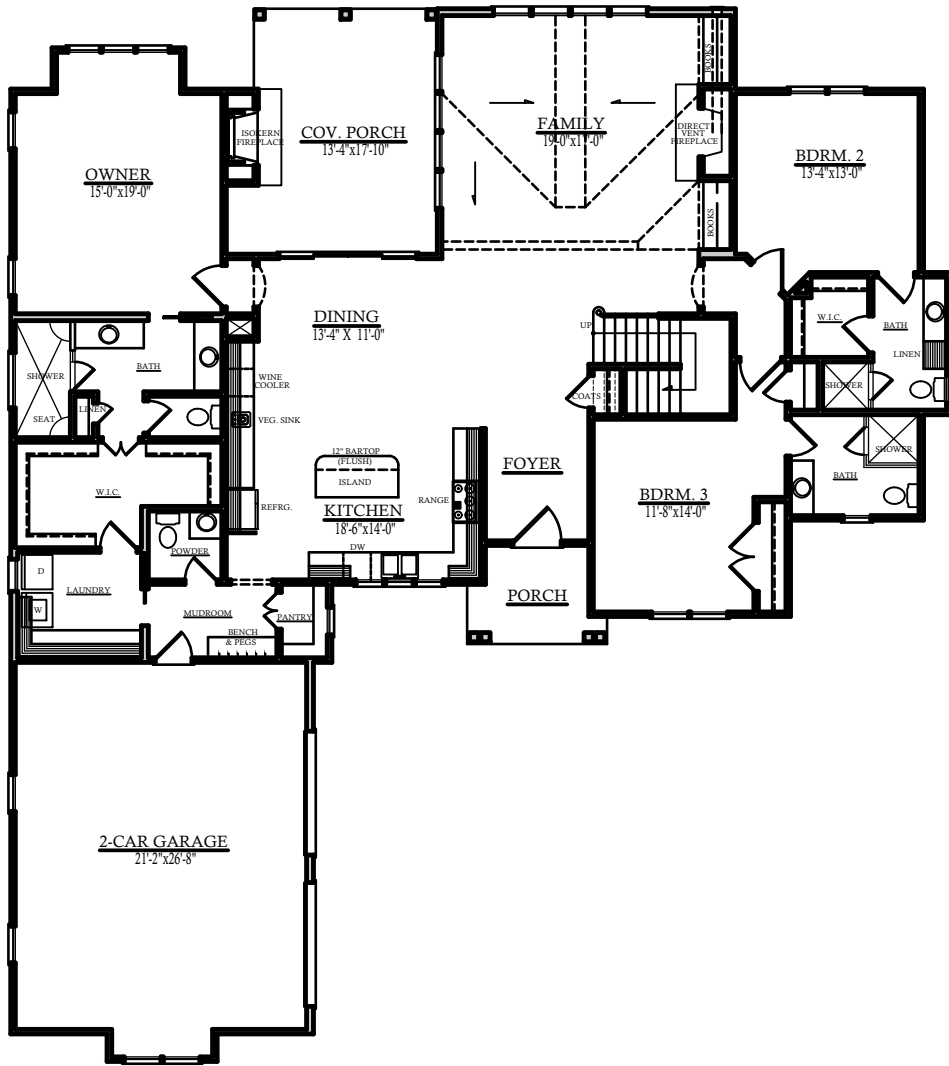

HUNTLEY
DESIGN  BUILD
Building Excellence since 2002

FIRST FLOOR HTD : 2480 SQ. FT.
 SECOND FLOOR HTD : 358 SQ. FT.
 TOTAL HTD: 2838 SQ. FT.