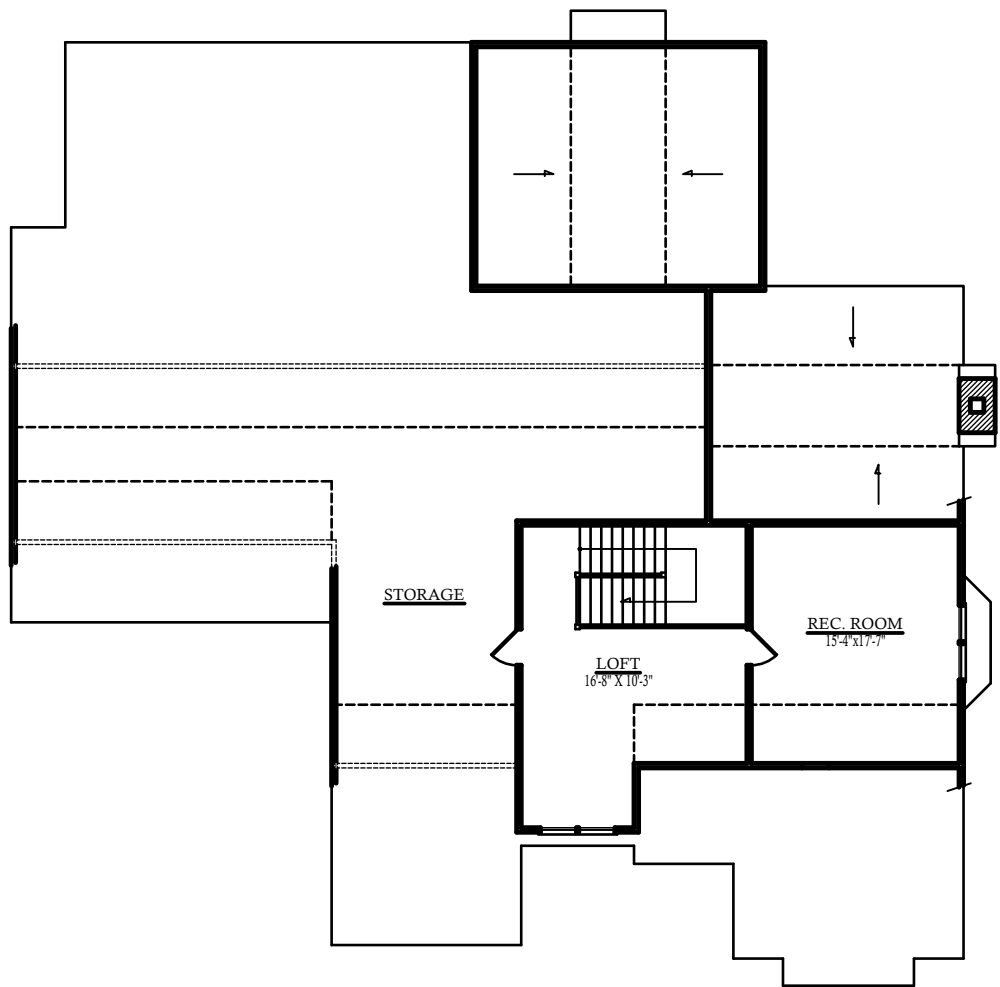

## DESIGN BUILD

Building Excellence since 2002

FIRST FLOOR HTD : 2819 SQ. FT.  
 SECOND FLOOR HTD : 550 SQ. FT.  
 TOTAL HTD: 3369 SQ. FT.

HUNTLEY  
DESIGN BUILD

Building Excellence since 2002